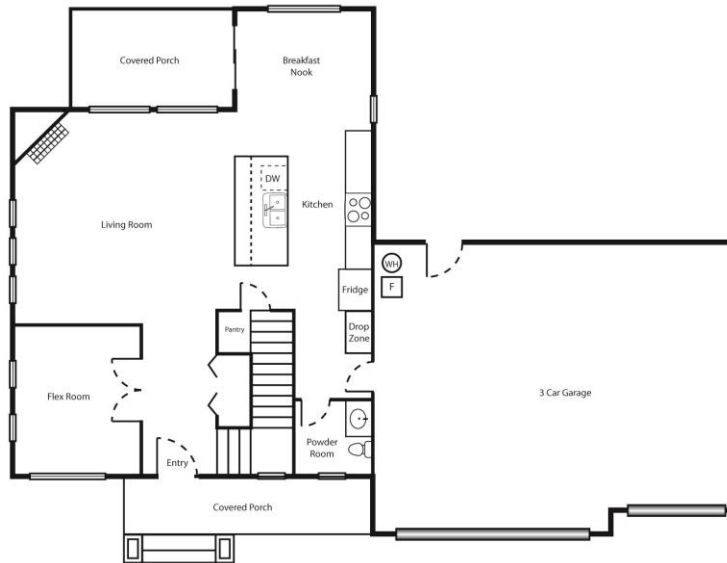

SKY RAIDER

2370 2-Story

Second Floor

First Floor

Larry Johnson
425-359-1589
larry@windermere.com
www.larrysproperties.com

SKY RAIDER

2477 2-Story

Second Floor